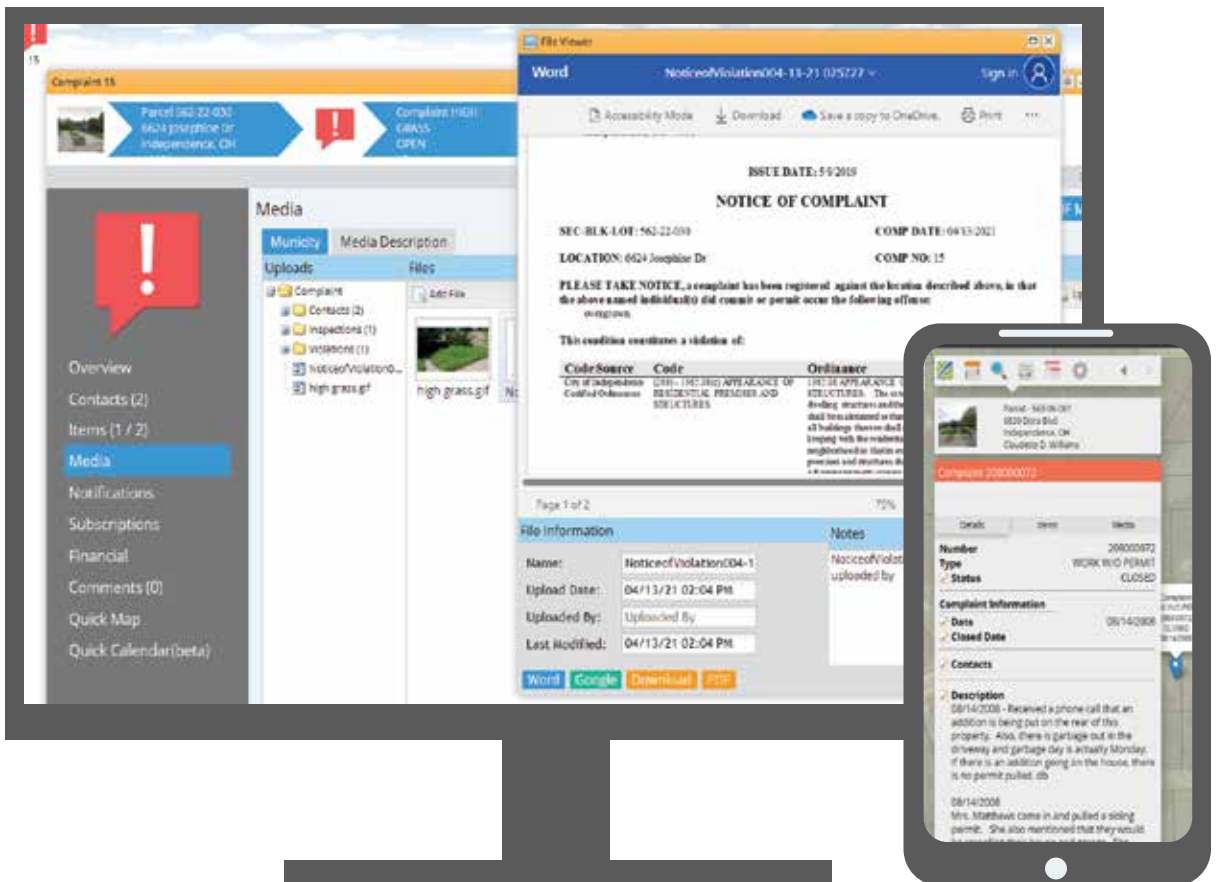

Building and Code Enforcement

Immediate access to vital information, even in the field.

- Manage complaints and violations seamlessly from office to the road –Municipality Mobile allows Inspectors to conduct all stages of an inspection in real-time
- Take photos or video on site from your mobile device and add it directly to the inspection record
- Cite local municipal codes and ICC codes* directly on violations with our lookup tool
- Generate Notice of Violations and Inspection reports either in office or in the field

Program of Work

*ICC codes lookup requires Code Connect add-on